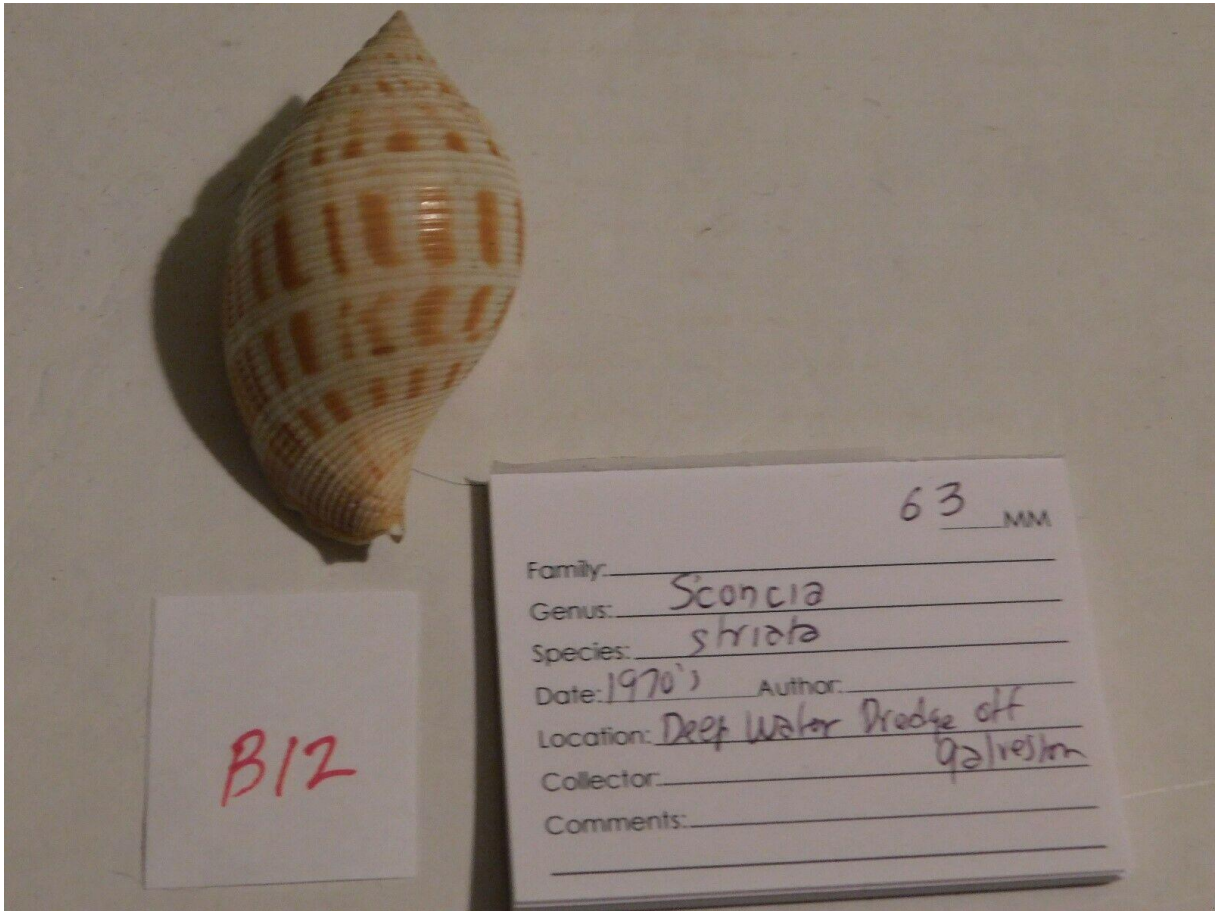

**Sconcia striata dredged deepwater Texas, data
63mm**

37 \$, Oct 2019

B12

63 MM

Family: _____
Genus: Sconcia
Species: striata
Date: 1970's Author: _____
Location: Deep Water Dredge off Galveston
Collector: _____
Comments: _____